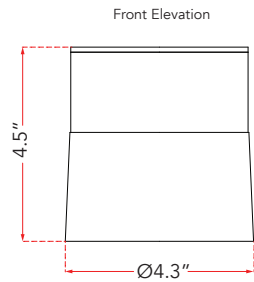

**FAMILY NAME** 30008FM-MB

**Rotating and Pivoting Spotlight**

**ABRA MODEL** Arc

**UPC** 00810035193321

FIXTURE MATERIAL				FIXTURE DIMENSIONS IN INCHES									
Frame Material	Finishes Available	Diffuser Type	Diffuser Finish	Diameter	Height	o.a.h	Width	Length	Ext	ADA	Location	Rating	Compliance
Metal	MB-Matte Black MW-Matte White	Glass	Clear	4.3	4.5						Ceiling Mount only	Damp Location	cETLus
LAMPING										Compatible Dimmers	Junction Box Type	SUPPLIED	
Lamp Type	Lamp qty	Wattage	Max Wattage	Base	Kelvin	CRI	Initial Lumen's	Delivered Lumen's	Voltage	Triac, ELV, CL, 0-10v	Standard 4 x 4 Octagon Box	Lamps	
LED	1	15w	15w	Solid State Module	3000k	90+	1275	893 estimated	120-277v Universal	<b>SPECIAL NOTES</b> Includes 3 interchangeable lenses with 10, 20 and 30 degree options			